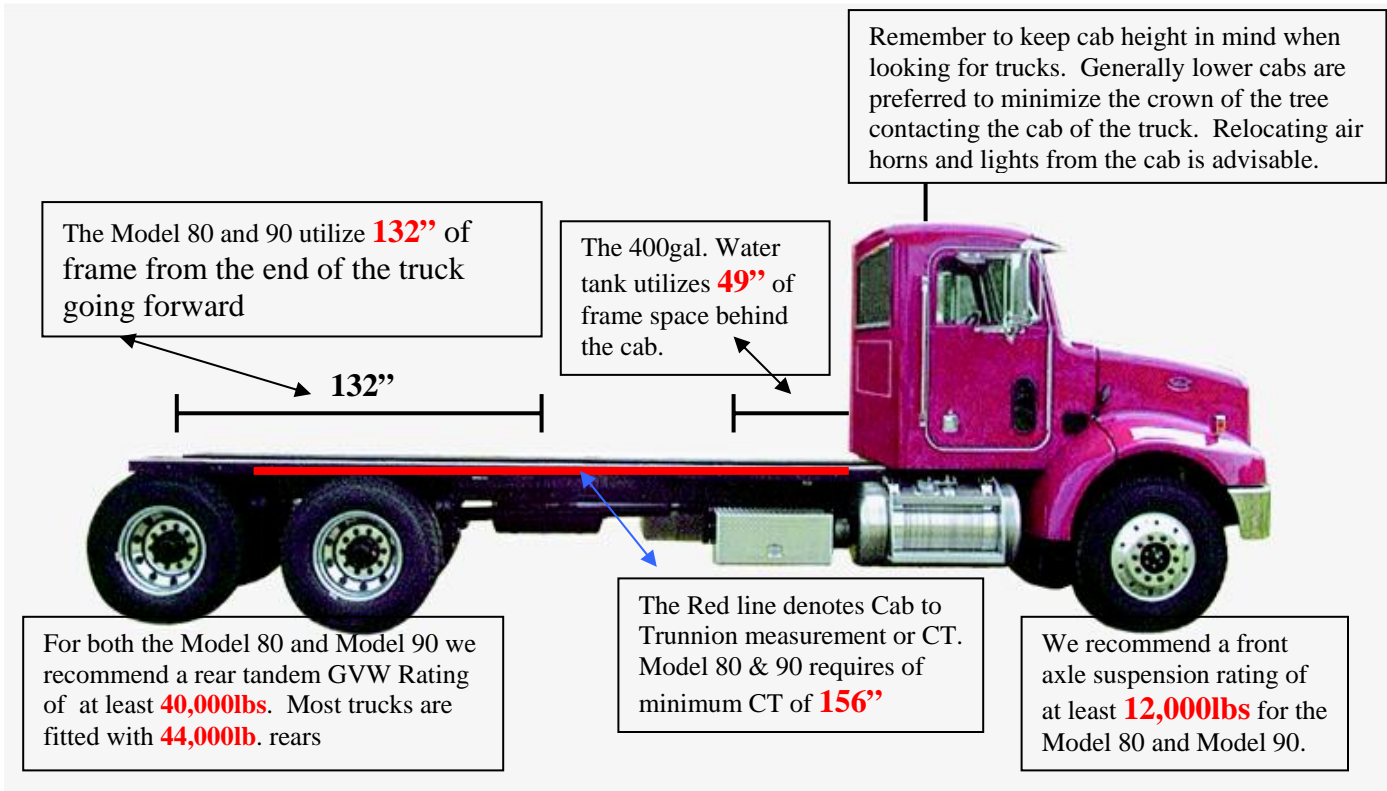

BIG JOHN Truck Requirements – Model 80/90

Note: Anything that sticks up above frame height can interfere with the mounting of the tree transplanter or one of its allied components. Be aware of exhaust components that may need to be moved. Also, air horns on the cab add unnecessary height, consider having these relocated.