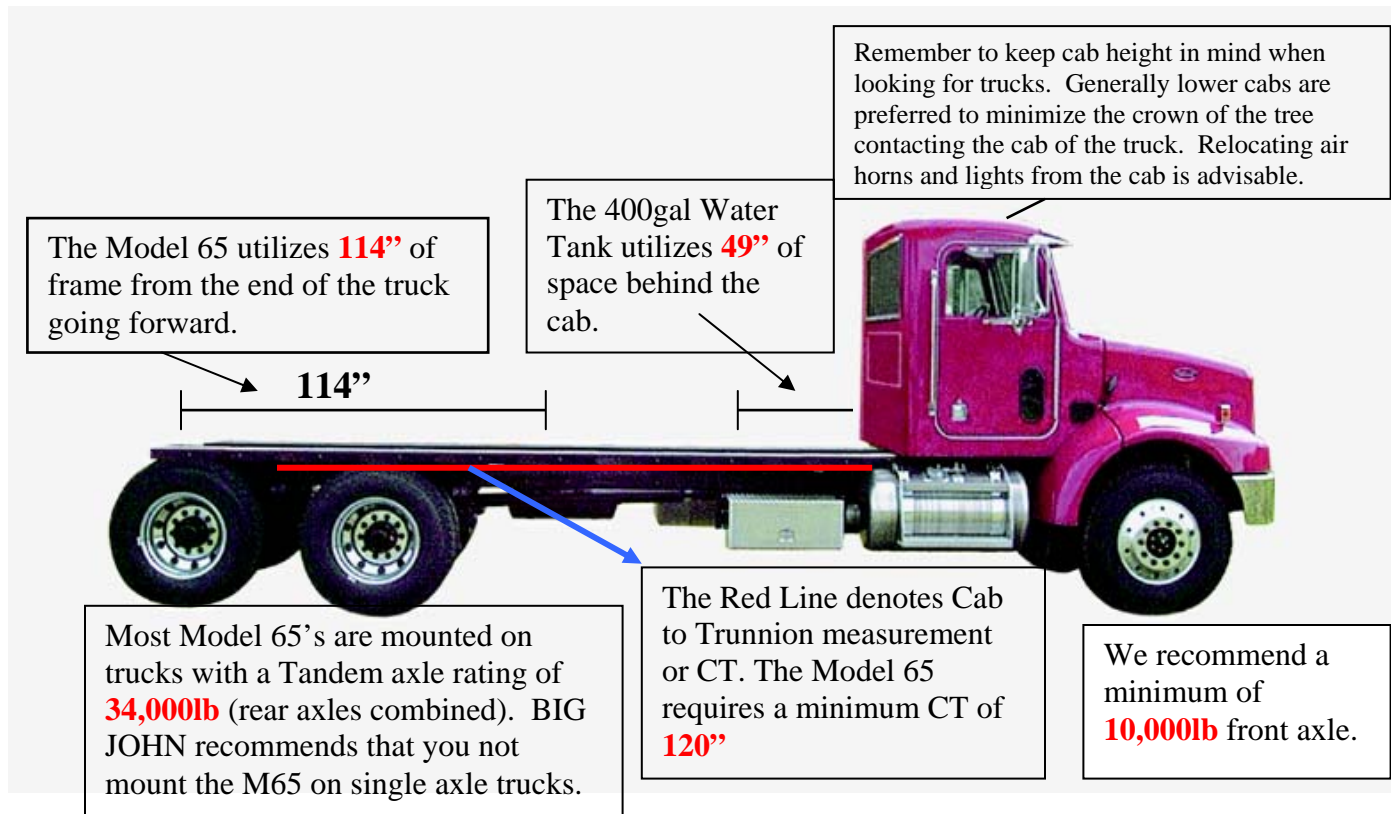

BIG JOHN Truck Specifications-Model 65

Note: Anything that sticks up above frame height can interfere with the mounting of the tree transplanter or one of its allied components. Be aware of exhaust components that may need to be moved. Also, air horns on the cab add unnecessary height, consider having these relocated.